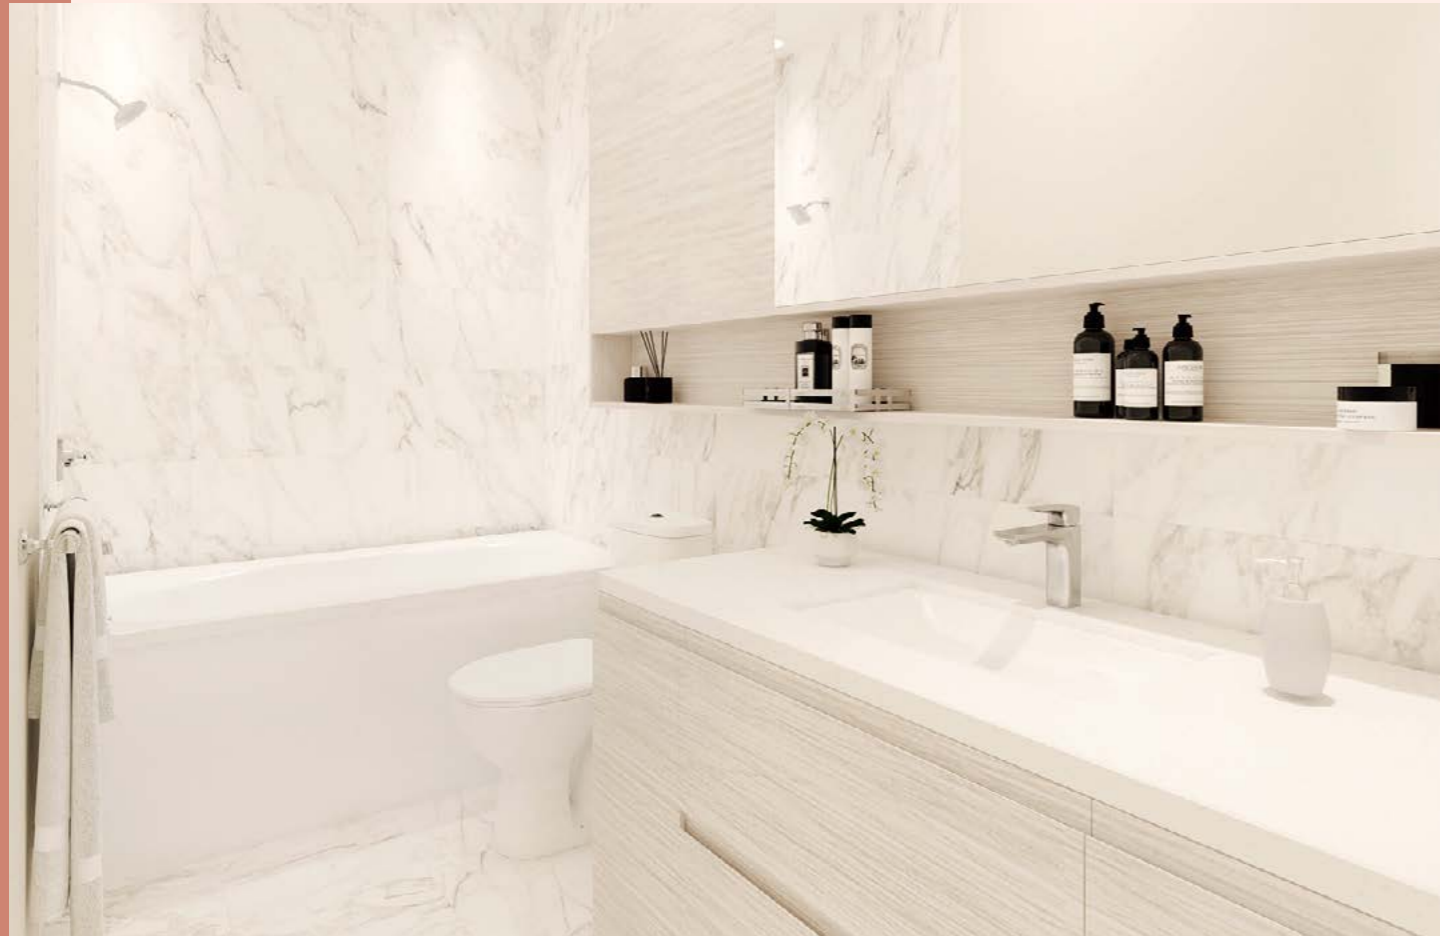

COUNTERTOP

KD-G07

Granite Skin White

Granite Brown

KD-RM502

WARDROBE

VANITY

COUNTERTOP