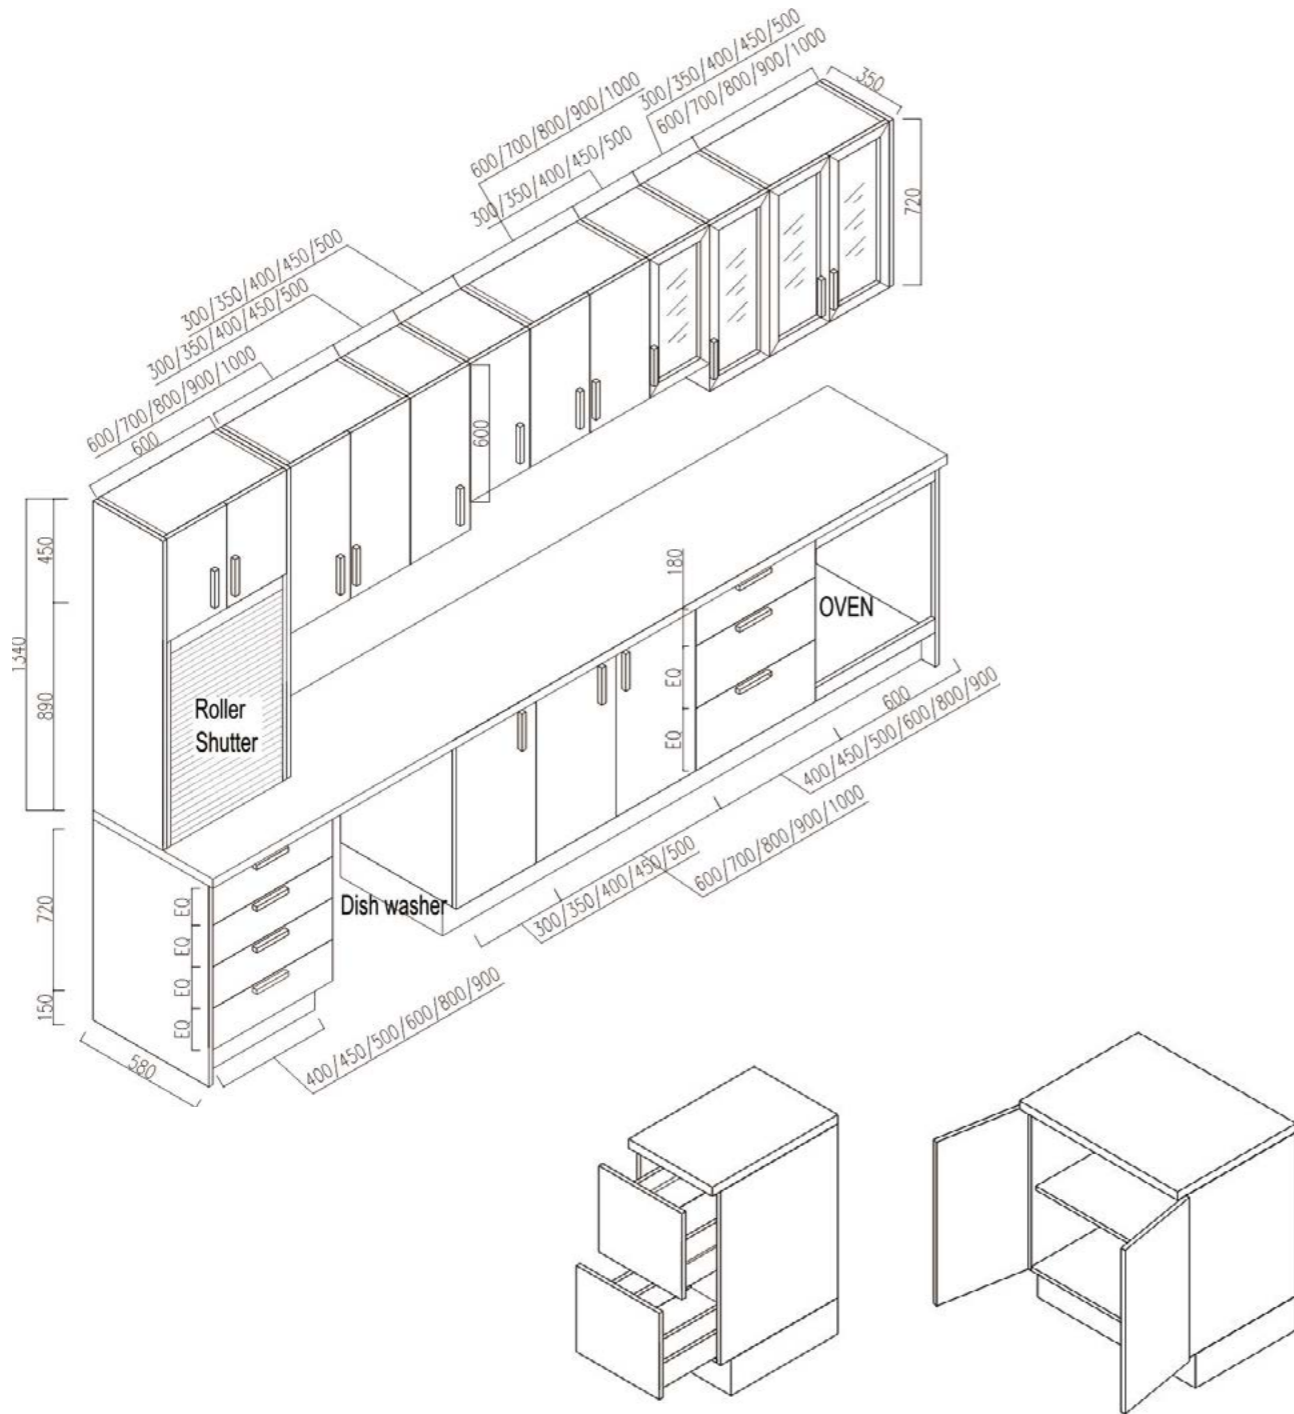

DTC

HANDLE

SINK

FAUCET

TYPE DRAWING

BASIN

8015

Art Basin Above Counter Mounted
Size:425x425x130mm

8049

Art Basin Above Counter Mounted
Size:490x375x135mm

6645

Under counter Under Counter Mounting
Size:515x385x195mm 470x335mm

6635

Under counter Under Counter Mounting
Size:494x405x205mm 445x365mm